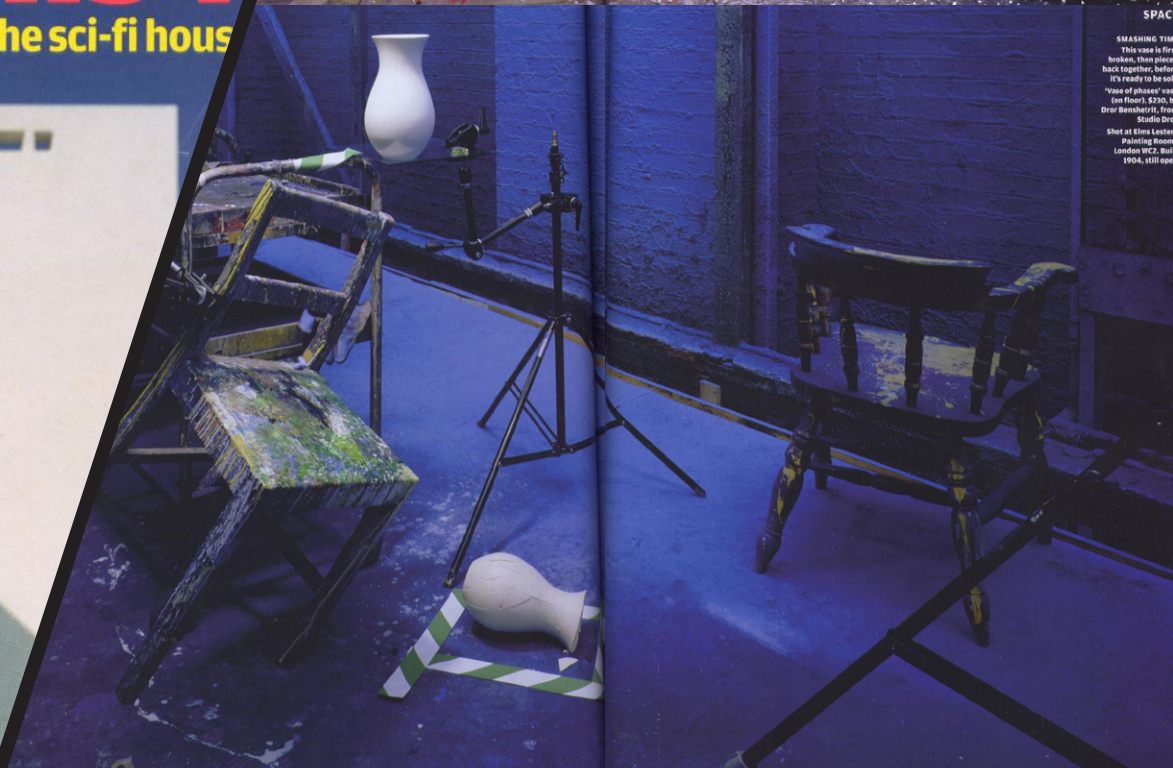

Wallpaper September 2005
Vase of Phases

Dror 225 WEST 39TH STREET
6TH FLOOR
NEW YORK · NY 10018